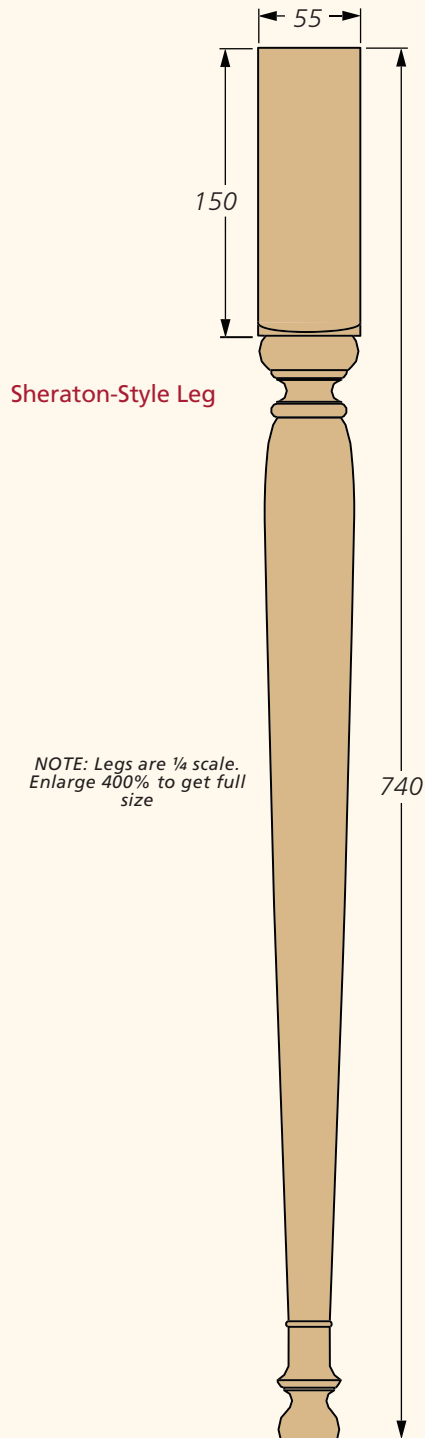

# Turned Leg Patterns

Sheraton-Style Leg

NOTE: Legs are 1/4 scale.  
Enlarge 400% to get full  
size

Shaker-Style Leg