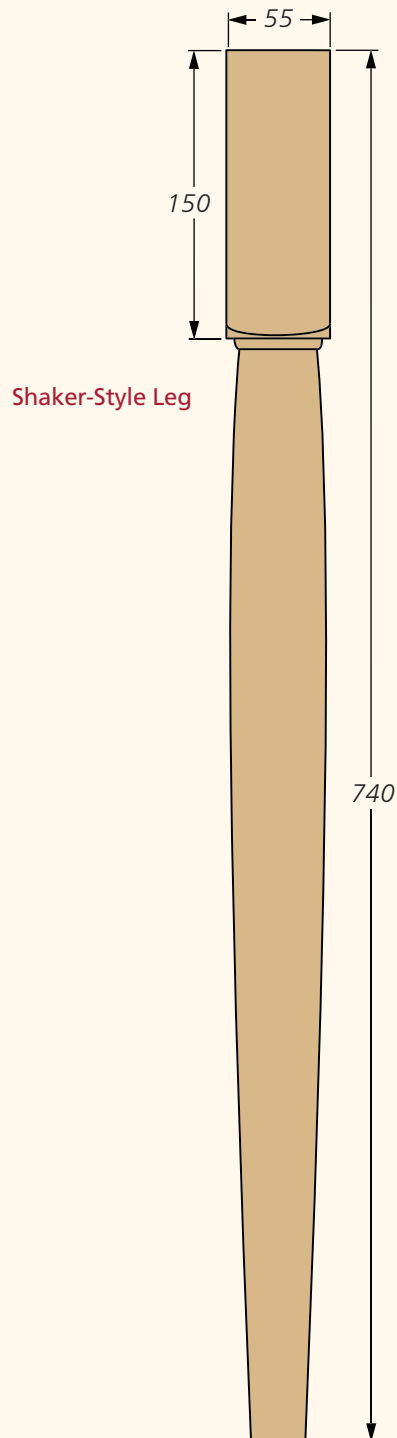

# Turned Leg Patterns

Sheraton-Style Leg

NOTE: Legs are 1/4 scale.  
Enlarge 400% to get full  
size

Shaker-Style Leg