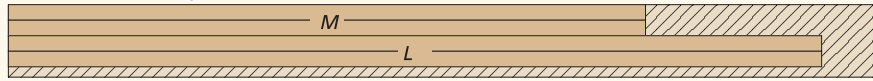

- (4 sets) 150mm Bed Rail Fasteners w/Screws
- (22) 8g x 65mm c/s Woodscrews
- (8) 8g x 50mm c/s Woodscrews
- (6) 8g x 32mm c/s Woodscrews

2400 x 250 x 50 Cherry

1800 x 200 x 50 Cherry

2400 x 100 x 50 Cherry

1800 x 125 x 38 Cherry

1800 x 200 x 50 Cherry

2100 x 200 x 50 Cherry (Two Boards)

2100 x 200 x 50 Poplar

1800 x 200 x 50 Cherry

2400 x 1200 x 18 Plywood

2400 x 1200 x 18 Plywood

1200 x 1200 x 18 Cherry Plywood