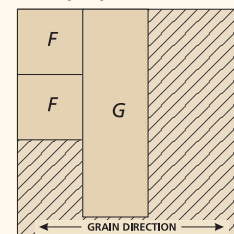

Materials, Supplies, & Cutting Diagram

Platform Bed (King-Size)

A	Headboard Legs (2)	1092 x 76 x 76	M	Headboard/Footboard Cleats (2)	1830 x 38 x 38
B	Headboard Bottom Rail (1)	1906 x 179 x 38	N	Platform Panels (2)	1862 x 1036 x 18 - ply.
C	Headboard Middle Rail (1)	1906 x 179 x 38	O	Platform Brace (1)	760 x 150 x 18 - ply.
D	Headboard Top Rail (1)	1906 x 89 x 38	P	Platform Leg (1)	257 x 100 x 38
E	Headboard Muntins (2)	350 x 89 x 38			
F	Headboard Side Panels (2)	350 x 350 x 18 - ply.			
G	Headboard Centre Panel (1)	350 x 1012 x 18 - ply.			
H	Headboard Cap (1)	2032 x 100 x 25			
I	Footboard Legs (2)	363 x 76 x 76			
J	Footboard Rail (1)	1906 x 179 x 38			
K	Side Rails (2)	2040 X 179 X 38			
L	Side Rail Cleats (2)	2000 x 38 x 38			

- (4 sets) 150mm Bed Rail Fasteners w/Screws
- (22) 8g x 65mm c/s Woodscrews
- (10) 8g x 50mm c/s Woodscrews
- (6) 8g x 32mm c/s Woodscrews

2400 x 250 x 50 Cherry

1800 x 200 x 50 Cherry

2400 x 100 x 50 Cherry

1800 x 125 x 38 Cherry

1800 x 200 x 50 Cherry

2100 x 200 x 50 Cherry (Two Boards)

2100 x 200 x 50 Poplar

1800 x 200 x 50 Cherry

2400 x 1200 x 18 Plywood

2400 x 1200 x 18 Plywood

1200 x 1200 x 18 Cherry Plywood

Materials, Supplies, & Cutting Diagram

Platform Bed (Double Bed-Size)

A	Headboard Legs (2)	1092 x 76 x 76	M	Headboard/Footboard Cleats (2)	1380 x 38 x 38
B	Headboard Bottom Rail (1)	1456 x 179 x 38	N	Platform Panels (2)	1412 x 968 x 18 - ply.
C	Headboard Middle Rail (1)	1456 x 179 x 38	O	Platform Brace (1)	760 x 150 x 18 - ply.
D	Headboard Top Rail (1)	1456 x 89 x 38			
E	Headboard Muntins (2)	350 x 89 x 38			
F	Headboard Side Panels (2)	350 x 350 x 18 - ply.			
G	Headboard Centre Panel (1)	350 x 562 x 18 - ply.			
H	Headboard Cap (1)	1576 x 100 x 25			
I	Footboard Legs (2)	363 x 76 x 76			
J	Footboard Rail (1)	1456 x 179 x 38			
K	Side Rails (2)	1900 x 179 x 38			
L	Side Rail Cleats (2)	1860 x 38 x 38			