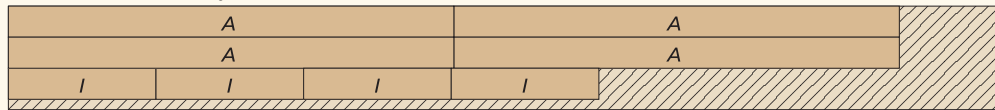

Materials, Supplies, & Cutting Diagram

Platform Bed (Double Bed-Size)

A	Headboard Legs (2)	1092 x 76 x 76	M	Headboard/Footboard Cleats (2)	1380 x 38 x 38
B	Headboard Bottom Rail (1)	1456 x 179 x 38	N	Platform Panels (2)	1412 x 968 x 18 - ply.
C	Headboard Middle Rail (1)	1456 x 179 x 38	O	Platform Brace (1)	760 x 150 x 18 - ply.
D	Headboard Top Rail (1)	1456 x 89 x 38			
E	Headboard Muntins (2)	350 x 89 x 38			
F	Headboard Side Panels (2)	350 x 350 x 18 - ply.			
G	Headboard Centre Panel (1)	350 x 562 x 18 - ply.			
H	Headboard Cap (1)	1576 x 100 x 25			
I	Footboard Legs (2)	363 x 76 x 76			
J	Footboard Rail (1)	1456 x 179 x 38			
K	Side Rails (2)	1900 x 179 x 38			
L	Side Rail Cleats (2)	1860 x 38 x 38			

- (4 sets) 150mm Bed Rail Fasteners w/Screws
- (22) 8g x 65mm c/s Woodscrews
- (8) 8g x 50mm c/s Woodscrews
- (6) 8g x 32mm c/s Woodscrews

2400 x 250 x 50 Cherry