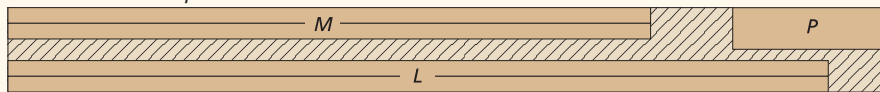

Materials, Supplies, & Cutting Diagram

Platform Bed (King-Size)

A	Headboard Legs (2)	1092 x 76 x 76	M	Headboard/Footboard Cleats (2)	1830 x 38 x 38
B	Headboard Bottom Rail (1)	1906 x 179 x 38	N	Platform Panels (2)	1862 x 1036 x 18 - ply.
C	Headboard Middle Rail (1)	1906 x 179 x 38	O	Platform Brace (1)	760 x 150 x 18 - ply.
D	Headboard Top Rail (1)	1906 x 89 x 38	P	Platform Leg (1)	257 x 100 x 38
E	Headboard Muntins (2)	350 x 89 x 38			
F	Headboard Side Panels (2)	350 x 350 x 18 - ply.			
G	Headboard Centre Panel (1)	350 x 1012 x 18 - ply.			
H	Headboard Cap (1)	2032 x 100 x 25			
I	Footboard Legs (2)	363 x 76 x 76			
J	Footboard Rail (1)	1906 x 179 x 38			
K	Side Rails (2)	2040 X 179 X 38			
L	Side Rail Cleats (2)	2000 x 38 x 38			

- (4 sets) 150mm Bed Rail Fasteners w/Screws
- (22) 8g x 65mm c/s Woodscrews
- (10) 8g x 50mm c/s Woodscrews
- (6) 8g x 32mm c/s Woodscrews

2400 x 250 x 50 Cherry

1800 x 200 x 50 Cherry

2400 x 100 x 50 Cherry

1800 x 125 x 38 Cherry

1800 x 200 x 50 Cherry

2100 x 200 x 50 Cherry (Two Boards)

2100 x 200 x 50 Poplar

1800 x 200 x 50 Cherry

2400 x 1200 x 18 Plywood

2400 x 1200 x 18 Plywood

1200 x 1200 x 18 Cherry Plywood

Materials, Supplies, & Cutting Diagram

Platform Bed (Double Bed-Size)

A	Headboard Legs (2)	1092 x 76 x 76	M	Headboard/Footboard Cleats (2)	1380 x 38 x 38
B	Headboard Bottom Rail (1)	1456 x 179 x 38	N	Platform Panels (2)	1412 x 968 x 18 - ply.
C	Headboard Middle Rail (1)	1456 x 179 x 38	O	Platform Brace (1)	760 x 150 x 18 - ply.
D	Headboard Top Rail (1)	1456 x 89 x 38			
E	Headboard Muntins (2)	350 x 89 x 38			
F	Headboard Side Panels (2)	350 x 350 x 18 - ply.			
G	Headboard Centre Panel (1)	350 x 562 x 18 - ply.			
H	Headboard Cap (1)	1576 x 100 x 25			
I	Footboard Legs (2)	363 x 76 x 76			
J	Footboard Rail (1)	1456 x 179 x 38			
K	Side Rails (2)	1900 x 179 x 38			
L	Side Rail Cleats (2)	1860 x 38 x 38			