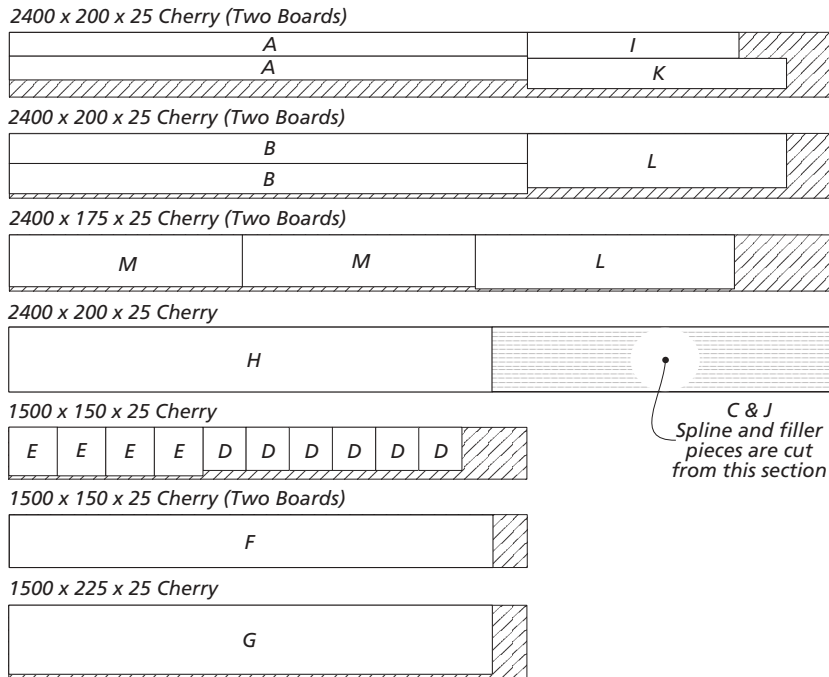

ARCH-TOP HEADBOARD

MATERIALS

A Post Faces (4)	1370 rgh. x 90 x 18	I Outer Stiles (2)	628 x 75 x 25
B Post Sides (4)	1370 rgh. x 72 x 25	J Splines	10 metres x 25 x 12.
C Filler Strips	815 rgh. x 12 x 12	K Muntins (2)	765 rgh. x 90 x 25
D Ogee Trim Plates (6)	128 x 128 x 18	L Centre Panel (1)	790 rgh. x 584 x 18
E Bullnose Trim Plates (4)	144 x 144 x 18	M Outer Panels (2)	715 rgh. x 279 x 18
F Top Rail (1)	1400 x 300 rgh. x 25	N Back Panel (1)	1274 x 765 x 6 - ply.
G Bottom Rail (1)	1400 x 200 x 25		
H Moulding (1)	1400 x 190 rgh. x 25		

CUTTING DIAGRAM

SUPPLIES

- (16) 8g x 65mm c/s Woodscrews
- (40) 8g x 25mm Rh Woodscrews
- (16) 6g x 13mm Rh Woodscrews
- (4) 6mm-20 Threaded Inserts
- (4) 6mm-20 x 25mm Hex Head Screws
- (4) 6mm Washers