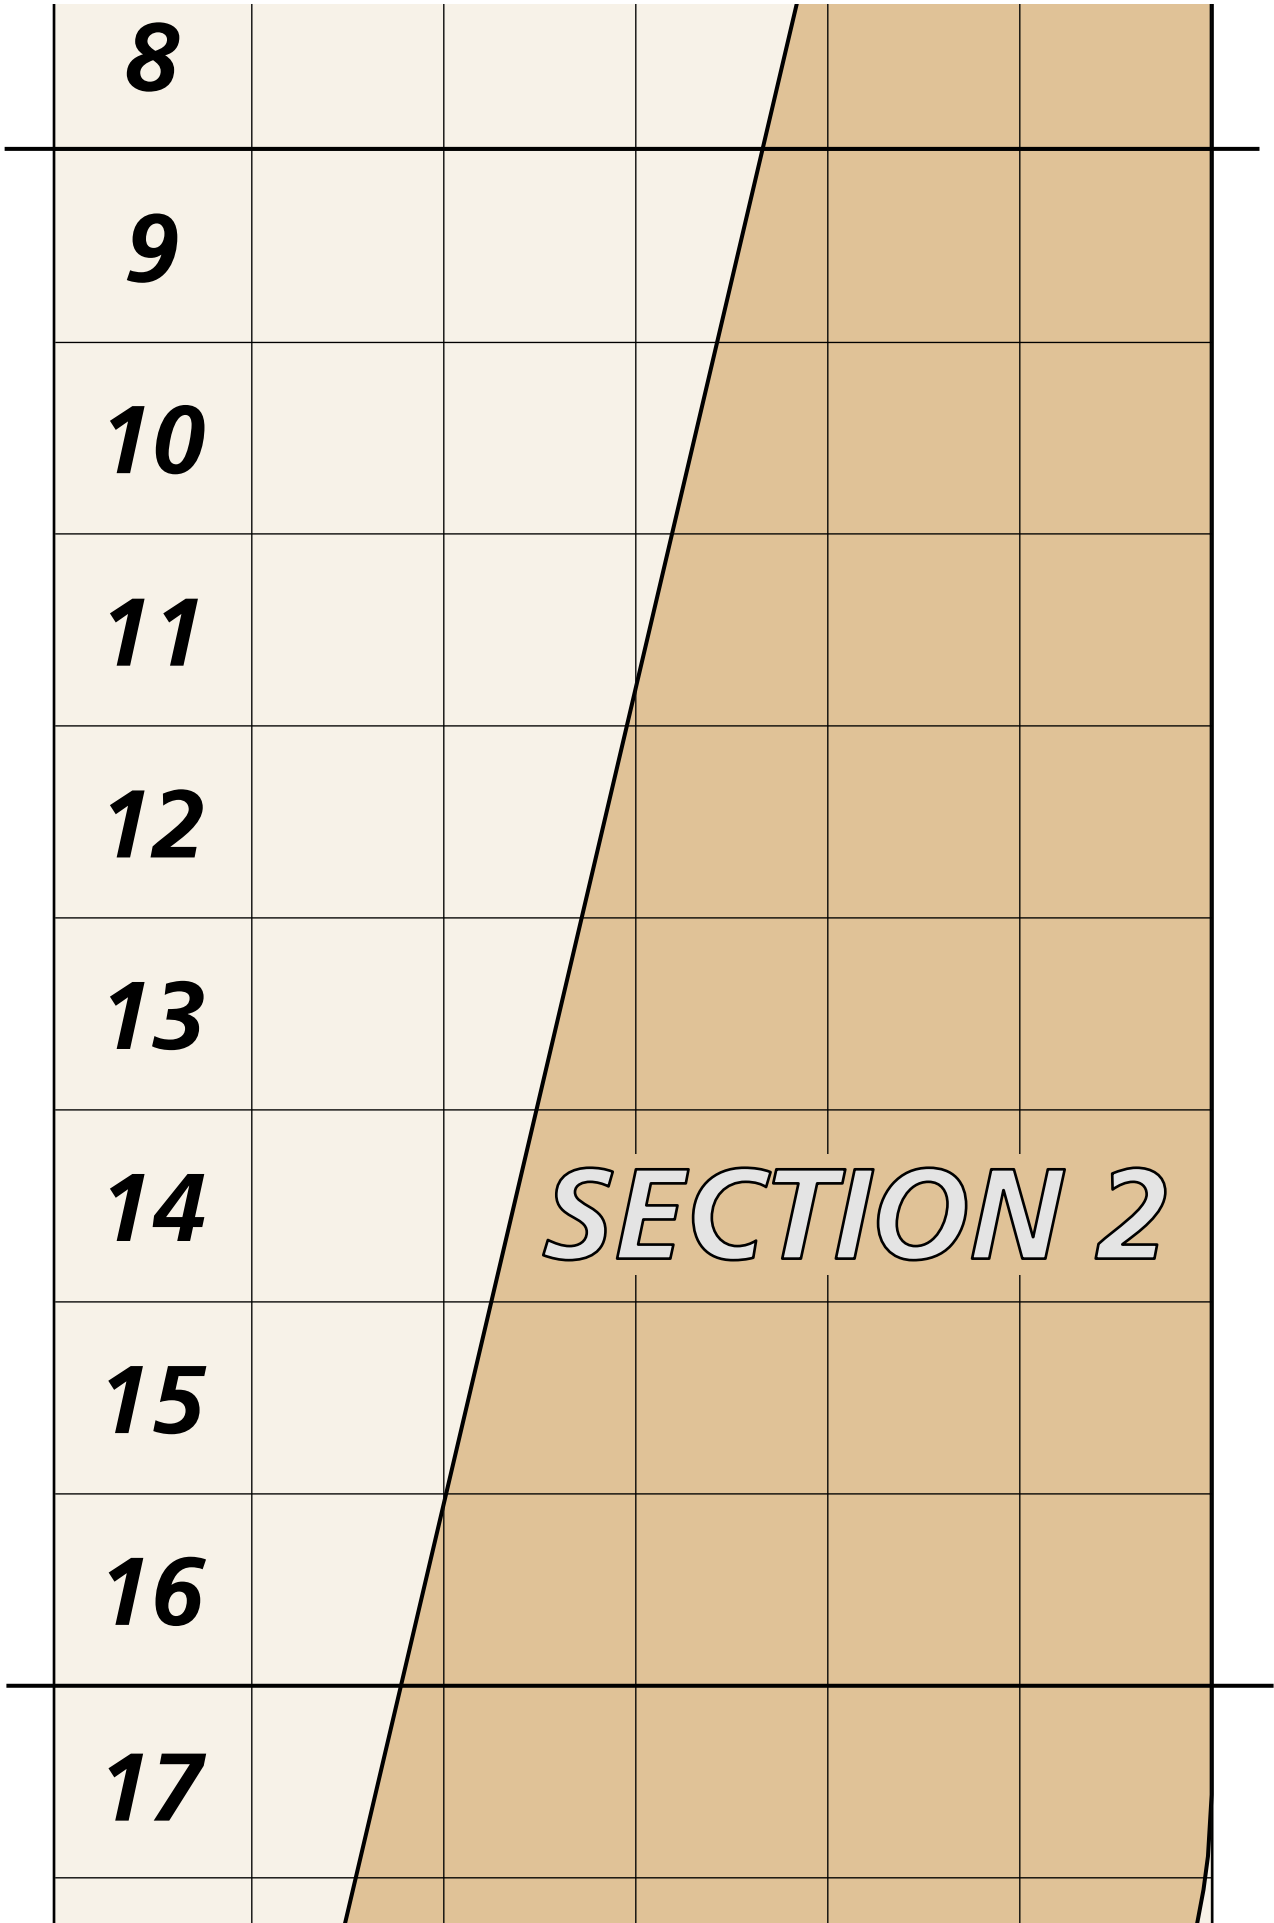

Potting Bench Top Rail

SECTION REFERENCE
(NO SCALE)

8

9

10

11

12

13

14

15

16

17

SECTION 2